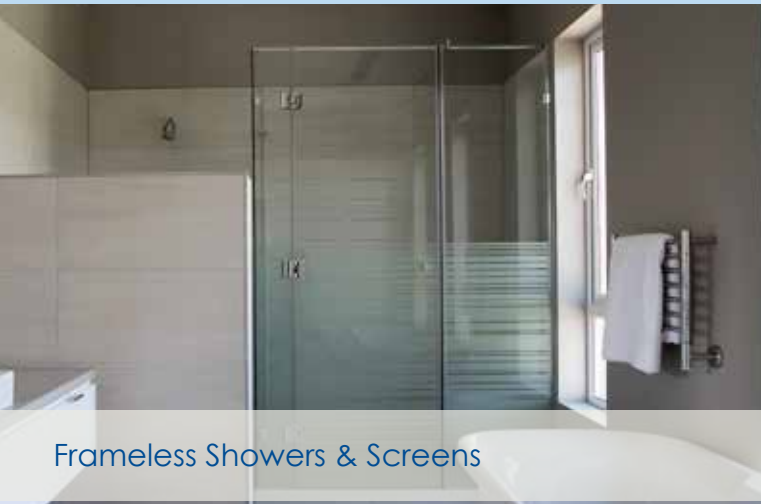

MORE PRODUCTS BY FEDGLASS